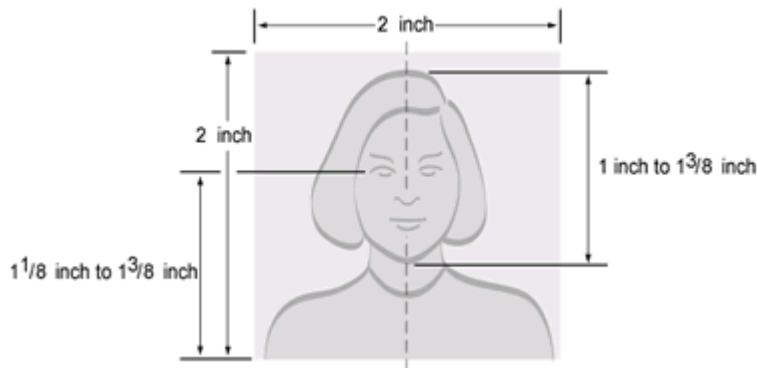

- Two (2) identical, unsigned, color photographs, taken within the past six months.
- Photograph **background** must be **white** or off-white.
- Square images, exactly 2 x 2 inches (5 x 5 centimeters).
- The customer's head, measured from the bottom of the chin to the top of the hair, should be between 1 inch and 1-3/8 inches (2.5 centimeters to 3.5 centimeters). The head should be centered in the photo. The head of the person being photographed should not be tilted up, down or to the side. It should cover about 50% of the area of the photo.